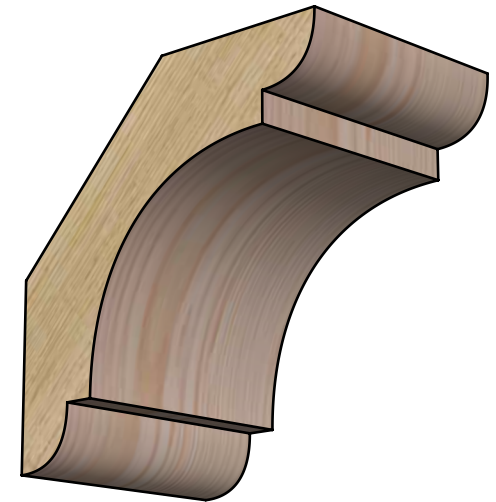

BRC04X06X06OLY00RDF

4"W X 6"D X 6"H OLYMPIC ROUGH SAWN BRACE, DOUGLAS FIR

SIDE

FRONT

EKENA MILLWORK
 2300 WEST MAIN ST.
 CLARKSVILLE, TX 75426
 TOLL FREE: 866-607-0453
 WWW.EKENAMILLWORK.COM

NOTES

1. INSTALLATION TO BE COMPLETED IN ACCORDANCE WITH MANUFACTURER'S SPECIFICATIONS.
2. DRAWING MAY NOT BE TO SCALE
3. THIS DRAWING IS INTENDED FOR DESIGN AND PLANNING PURPOSES ONLY.
4. ALL INFORMATION CONTAINED HEREIN WAS CURRENT AT THE TIME OF DEVELOPMENT BUT MUST BE REVIEWED AND APPROVED BY THE PRODUCT MANUFACTURER TO BE CONSIDERED ACCURATE.
5. PRODUCTS ARE NOT KILN DRIED. THIS ITEM IS UNIQUE AND WILL CONTAIN THE NATURAL VARIATIONS THAT THE WOOD SPECIES OFFERS. THIS MAY RESULT IN VARIATIONS UP TO 1/4"