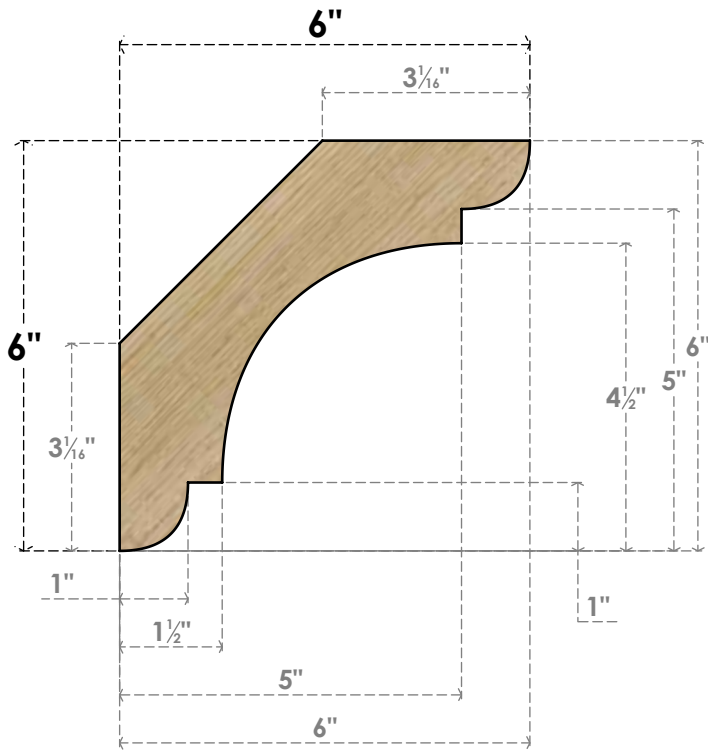

BRC04X06X06OLY00RDF

4"W X 6"D X 6"H OLYMPIC ROUGH SAWN BRACE, DOUGLAS FIR

SIDE

FRONT

EKENA MILLWORK
 2300 WEST MAIN ST.
 CLARKSVILLE, TX 75426
 TOLL FREE: 866-607-0453
 WWW.EKENAMILLWORK.COM

NOTES

1. INSTALLATION TO BE COMPLETED IN ACCORDANCE WITH MANUFACTURER'S SPECIFICATIONS.
2. DRAWING MAY NOT BE TO SCALE
3. THIS DRAWING IS INTENDED FOR DESIGN AND PLANNING PURPOSES ONLY.
4. ALL INFORMATION CONTAINED HEREIN WAS CURRENT AT THE TIME OF DEVELOPMENT BUT MUST BE REVIEWED AND APPROVED BY THE PRODUCT MANUFACTURER TO BE CONSIDERED ACCURATE.
5. PRODUCTS ARE NOT KILN DRIED. THIS ITEM IS UNIQUE AND WILL CONTAIN THE NATURAL VARIATIONS THAT THE WOOD SPECIES OFFERS. THIS MAY RESULT IN VARIATIONS UP TO 1/4"